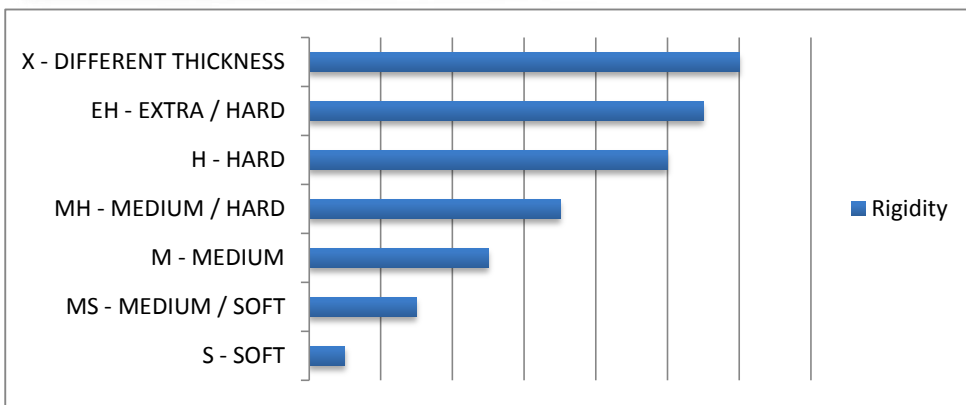

ASSALI & CHIAVETTE | AXLES & KEYS

N°	Codice code	Descrizione description	Prezzo price
1	AXL-25960	ASSALE 25X960MM AXLE 25X960MM	€ 69,00
2	AXL-30D960S	ASSALE 30X5X960MM MOD.S AXLE 30X5X960MM MOD.S	€ 79,00
3	AXL-30D960M	ASSALE 30X5X960MM MOD.M AXLE 30X5X960MM MOD.M	€ 79,00
4	AXL-40C1040S	ASSALE 40X3X1040MM MOD.S AXLE 40X3X1040MM MOD.S	€ 89,00
5	AXL-40C1040M	ASSALE 40X3X1040MM MOD.M AXLE 40X3X1040MM MOD.M	€ 89,00
6	AXL-40C1040SDD2	ASSALE DD2 40X3X1040MM MOD.S AXLE DD2 40X3X1040MM MOD.S	€ 89,00
7	AXL-40C1040MDD2	ASSALE DD2 40X3X1040MM MOD.M AXLE DD2 40X3X1040MM MOD.M	€ 89,00
8	AXL-40C1040HDD2	ASSALE DD2 40X3X1040MM MOD.H AXLE DD2 40X3X1040MM MOD.H	€ 89,00
9	CS-AXL-50A1030S	ASSALE 50X2X1030MM MOD.S AXLE 50X2X1030MM MOD.S	€ 129,00
10	CS-AXL-50A1030MS	ASSALE 50X2X1030MM MOD.MS AXLE 50X2X1030MM MOD.MS	€ 129,00
11	CS-AXL-50A1030M	ASSALE 50X2X1030MM MOD.M AXLE 50X2X1030MM MOD.M	€ 129,00
12	CS-AXL-50A1030MH	ASSALE 50X2X1030MM MOD.MH AXLE 50X2X1030MM MOD.MH	€ 129,00
13	CS-AXL-50A1030H	ASSALE 50X2X1030MM MOD.H AXLE 50X2X1030MM MOD.H	€ 129,00
14	CS-AXL-50A1030EH	ASSALE 50X2X1030MM MOD.EH AXLE 50X2X1030MM MOD.EH	€ 129,00
15	AXL-50B1030X	ASSALE 50X2.5X1030MM MOD.X AXLE 50X2.5X1030MM MOD.X	€ 129,00
16	KIT-AXL-KEY6660	CHIAVETTA 6X6X60MM (20 pezzi) AXLE KEY 6X6X60MM (20 pieces)	€ 24,00
17	KIT-AXL-KEY6680	CHIAVETTA 6X6X80MM (20 pezzi) AXLE KEY 6X6X80MM (20 pieces)	€ 24,00
18	KIT-AXL-KEY8560	CHIAVETTA 8X5X60MM (20 pezzi) AXLE KEY 8X5X60MM (20 pieces)	€ 24,00
19	KIT-AXL-KEY3P	CHIAVETTA 3 PIOLI (20 pezzi) AXLE KEY 3 PIVOT (20 pieces)	€ 79,00
20	KIT-AXL-KEY2P	CHIAVETTA 2 PIOLI (20 pezzi) AXLE KEY 2 PIVOT (20 pieces)	€ 79,00