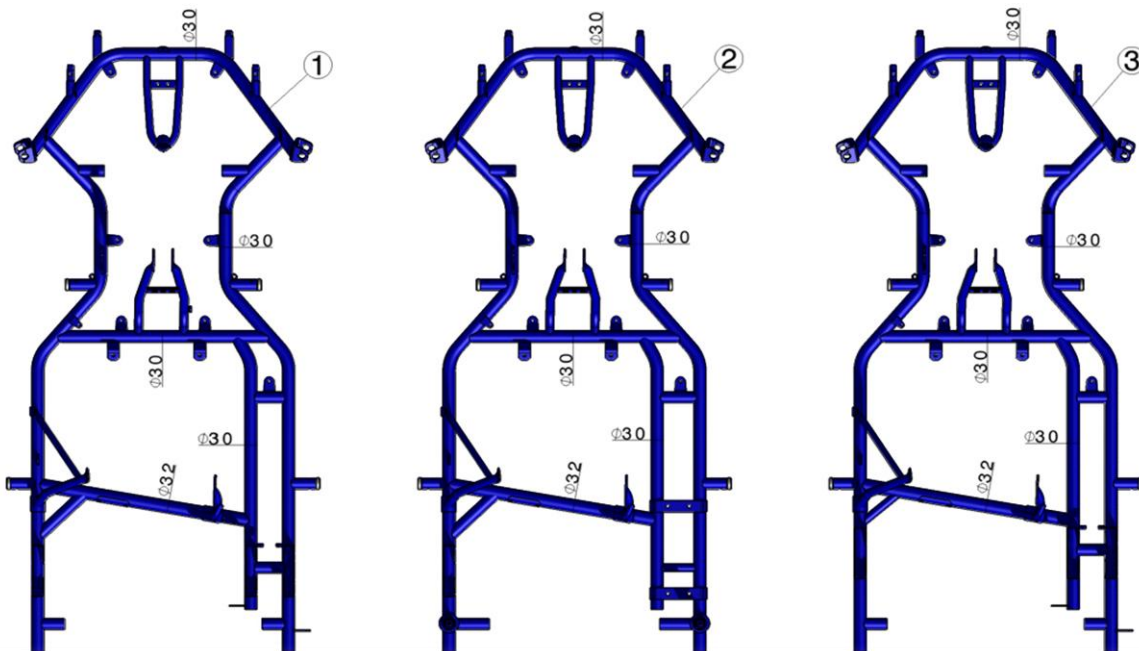

SCOCHE | CHASSIS

N°	Codice code	Descrizione description	Prezzo price
1	FRA-DRG	SCocca PRAGA DRAGON (64/CH/17) CHASSIS PRAGA DRAGON (64/CH/17)	€ 1.100,00
2	FRA-DRGDD2	SCocca PRAGA DRAGON DD2 (64/CH/17) CHASSIS PRAGA DRAGON DD2 (64/CH/17)	€ 1.100,00
3	FRA-DRGMX	SCocca PRAGA DRAGON MINIMAX CHASSIS PRAGA DRAGON MINIMAX	€ 750,00
4	FRA-TCH	SCocca PRAGA TACHO (66/CH/17) CHASSIS PRAGA TACHO (66/CH/17)	€ 1.100,00
5	FRA-GRD	SCocca PRAGA GRAND (106/CH/14) CHASSIS PRAGA GRAND (106/CH/14)	€ 1.100,00
6	FRA-GRDDD2	SCocca PRAGA GRAND DD2 (106/CH/14) CHASSIS PRAGA GRAND DD2 (106/CH/14)	€ 1.100,00
7	FRA-PIC900	SCocca PRAGA PICCOLO passo 900mm CHASSIS PRAGA PICCOLO wheelbase 900mm	€ 750,00
8	FRA-PIC950	SCocca PRAGA PICCOLO passo 950mm (22/CH/14) CHASSIS PRAGA PICCOLO wheelbase 950mm (22/CH/14)	€ 750,00
9	FRA-PIC1010	SCocca PRAGA PICCOLO passo 1010mm CHASSIS PRAGA PICCOLO wheelbase 1010mm	€ 750,00
10	FRA-BBY	SCocca PRAGA BABY CHASSIS PRAGA BABY	€ 650,00

T.B.D.