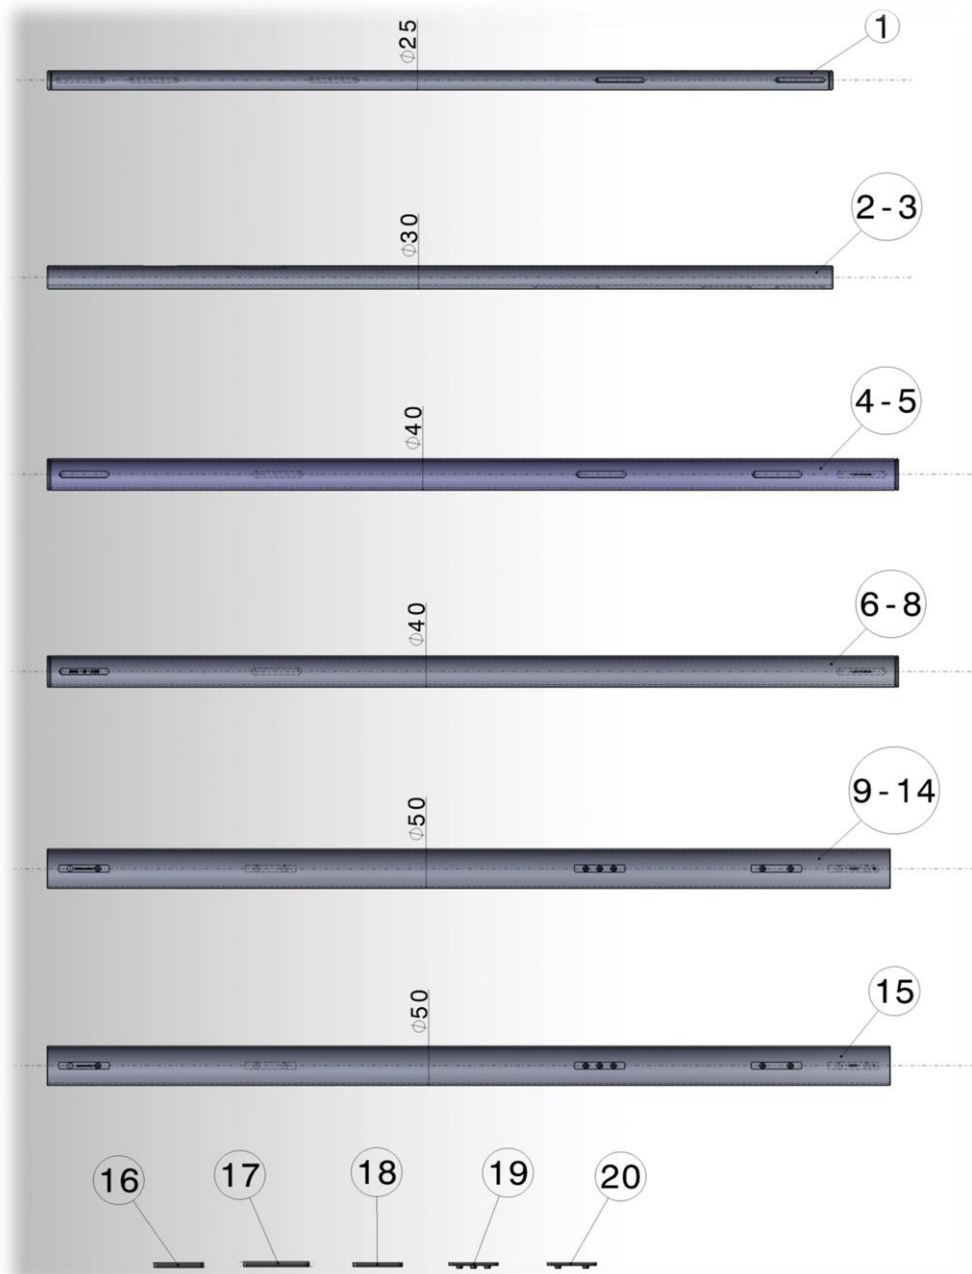

ASSALI & CHIAVETTE | AXLES & KEYS

N°	Codice code	Descrizione description	Prezzo price
1	AXL-25960	ASSALE 25X960MM AXLE 25X960MM	€ 69,00
2	AXL-30D960S	ASSALE 30X5X960MM MOD.S AXLE 30X5X960MM MOD.S	€ 79,00
3	AXL-30D960M	ASSALE 30X5X960MM MOD.M AXLE 30X5X960MM MOD.M	€ 79,00
4	AXL-40C1040S	ASSALE 40X3X1040MM MOD.S AXLE 40X3X1040MM MOD.S	€ 89,00
5	AXL-40C1040M	ASSALE 40X3X1040MM MOD.M AXLE 40X3X1040MM MOD.M	€ 89,00
6	AXL-40C1040SDD2	ASSALE DD2 40X3X1040MM MOD.S AXLE DD2 40X3X1040MM MOD.S	€ 89,00
7	AXL-40C1040MDD2	ASSALE DD2 40X3X1040MM MOD.M AXLE DD2 40X3X1040MM MOD.M	€ 89,00
8	AXL-40C1040HDD2	ASSALE DD2 40X3X1040MM MOD.H AXLE DD2 40X3X1040MM MOD.H	€ 89,00
9	CS-AXL-50A1030S	ASSALE 50X2X1030MM MOD.S AXLE 50X2X1030MM MOD.S	€ 129,00
10	CS-AXL-50A1030MS	ASSALE 50X2X1030MM MOD.MS AXLE 50X2X1030MM MOD.MS	€ 129,00
11	CS-AXL-50A1030M	ASSALE 50X2X1030MM MOD.M AXLE 50X2X1030MM MOD.M	€ 129,00
12	CS-AXL-50A1030MH	ASSALE 50X2X1030MM MOD.MH AXLE 50X2X1030MM MOD.MH	€ 129,00
13	CS-AXL-50A1030H	ASSALE 50X2X1030MM MOD.H AXLE 50X2X1030MM MOD.H	€ 129,00
14	CS-AXL-50A1030EH	ASSALE 50X2X1030MM MOD.EH AXLE 50X2X1030MM MOD.EH	€ 129,00
15	AXL-50B1030X	ASSALE 50X2.5X1030MM MOD.X AXLE 50X2.5X1030MM MOD.X	€ 129,00
16	KIT-AXL-KEY6660	CHIAVETTA 6X6X60MM (20 pezzi) AXLE KEY 6X6X60MM (20 pieces)	€ 24,00
17	KIT-AXL-KEY6680	CHIAVETTA 6X6X80MM (20 pezzi) AXLE KEY 6X6X80MM (20 pieces)	€ 24,00
18	KIT-AXL-KEY8560	CHIAVETTA 8X5X60MM (20 pezzi) AXLE KEY 8X5X60MM (20 pieces)	€ 24,00
19	KIT-AXL-KEY3P	CHIAVETTA 3 PIOLI (20 pezzi) AXLE KEY 3 PIVOT (20 pieces)	€ 79,00
20	KIT-AXL-KEY2P	CHIAVETTA 2 PIOLI (20 pezzi) AXLE KEY 2 PIVOT (20 pieces)	€ 79,00