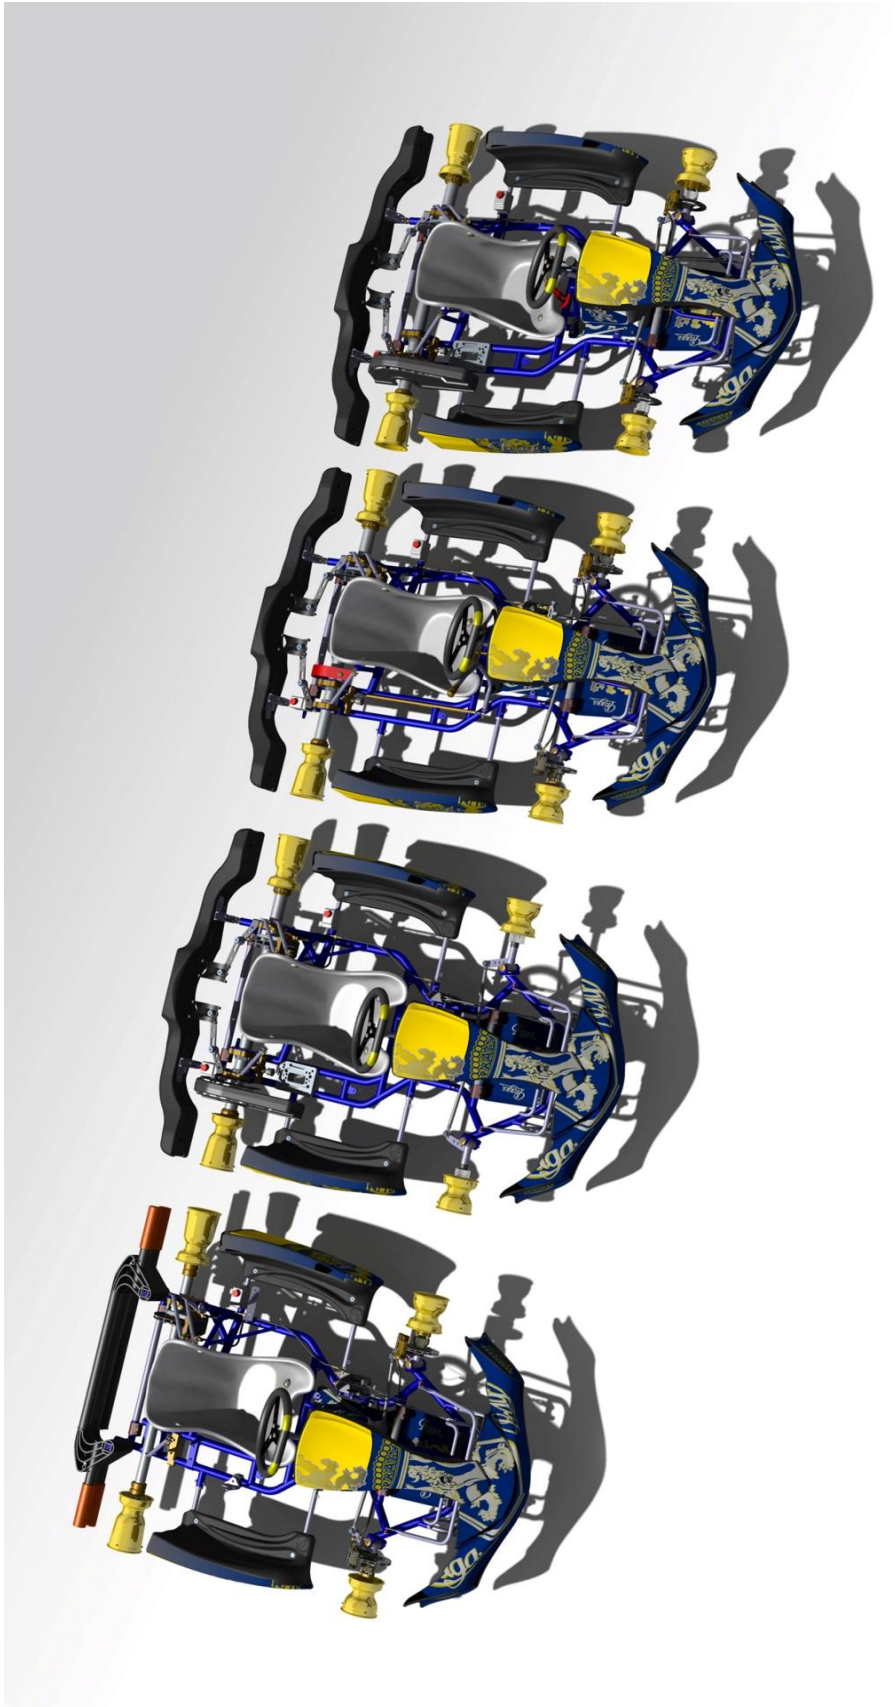

Praga

**TELAI KART COMPLETI
COMPLETE KART CHASSIS
DRAGON**