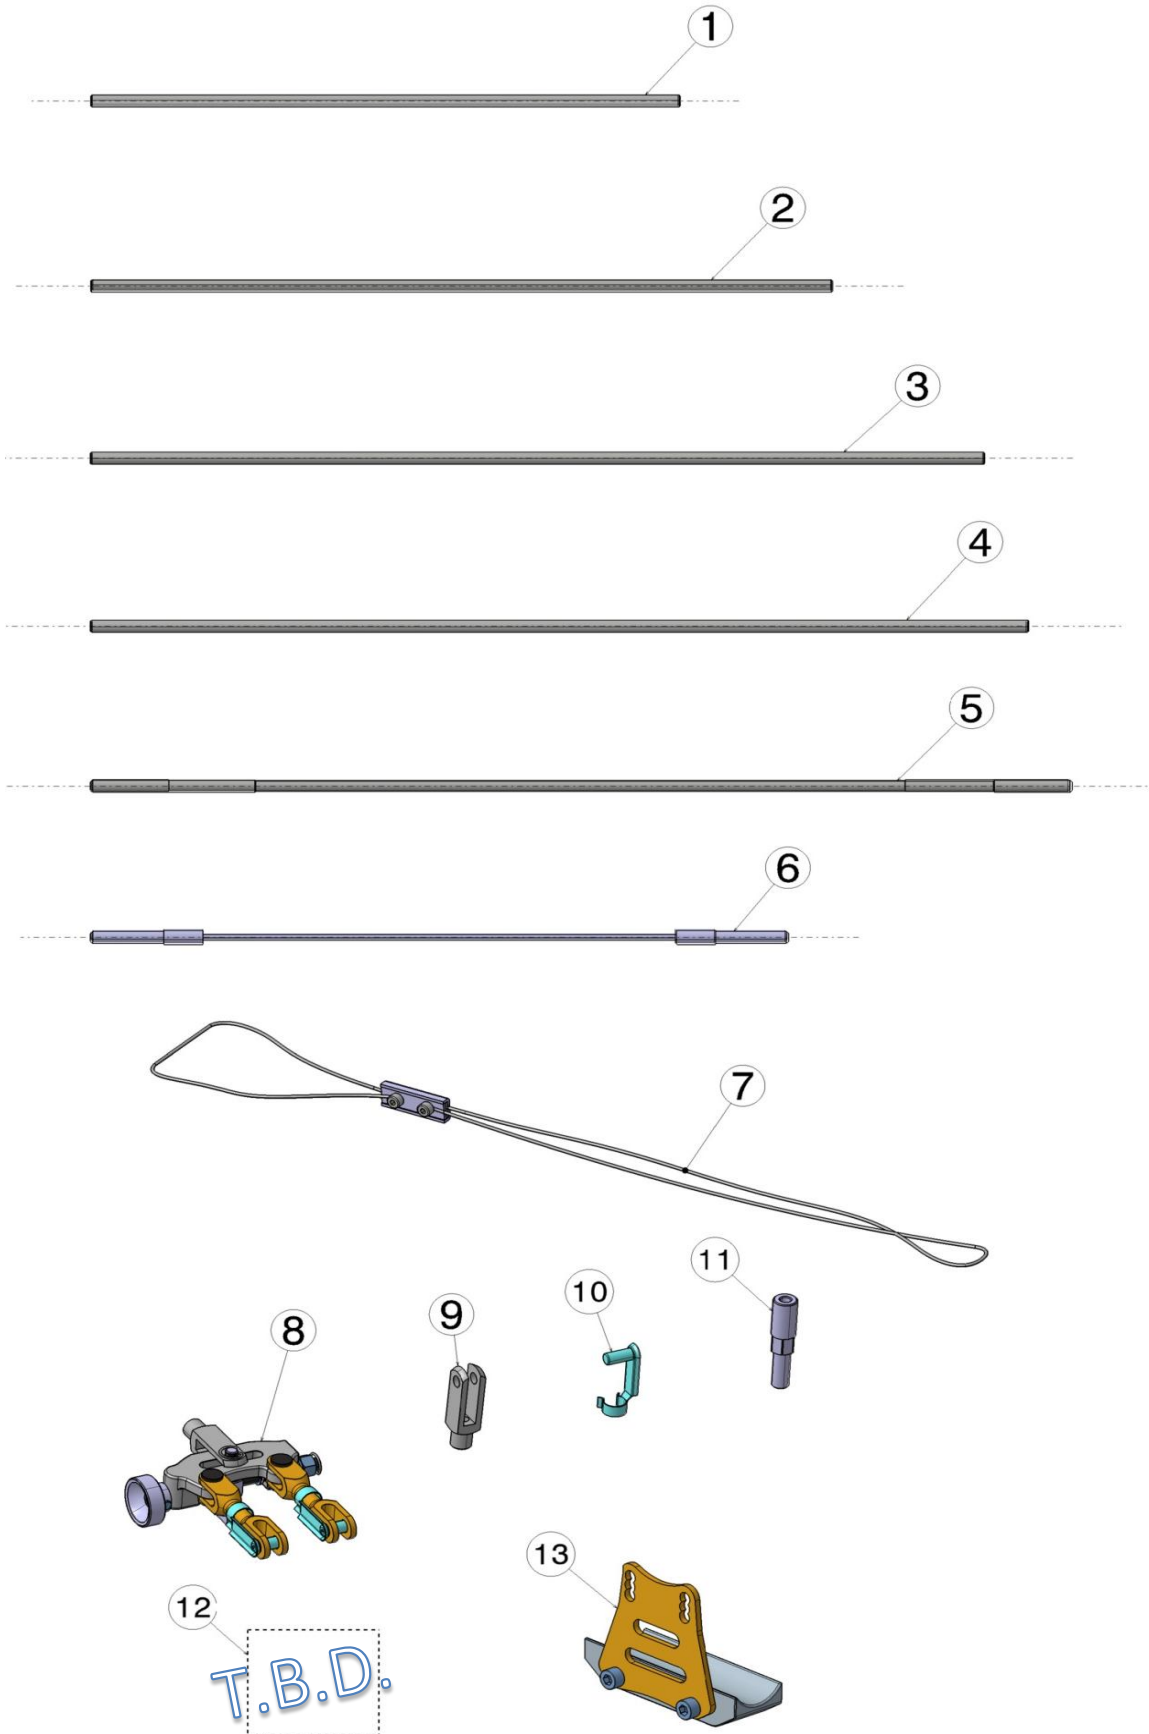

ASSALI & CHIAVETTE | AXLES & KEYS

N°	Codice code	Descrizione description	Prezzo price
1	AXL-25960	ASSALE 25X960MM AXLE 25X960MM	€ 69,00
2	AXL-30D960S	ASSALE 30X5X960MM MOD.S AXLE 30X5X960MM MOD.S	€ 79,00
3	AXL-30D960M	ASSALE 30X5X960MM MOD.M AXLE 30X5X960MM MOD.M	€ 79,00
4	AXL-40C1040S	ASSALE 40X3X1040MM MOD.S AXLE 40X3X1040MM MOD.S	€ 89,00
5	AXL-40C1040M	ASSALE 40X3X1040MM MOD.M AXLE 40X3X1040MM MOD.M	€ 89,00
6	AXL-40C1040SDD2	ASSALE DD2 40X3X1040MM MOD.S AXLE DD2 40X3X1040MM MOD.S	€ 89,00
7	AXL-40C1040MDD2	ASSALE DD2 40X3X1040MM MOD.M AXLE DD2 40X3X1040MM MOD.M	€ 89,00
8	AXL-40C1040HDD2	ASSALE DD2 40X3X1040MM MOD.H AXLE DD2 40X3X1040MM MOD.H	€ 89,00
9	CS-AXL-50A1030S	ASSALE 50X2X1030MM MOD.S AXLE 50X2X1030MM MOD.S	€ 129,00
10	CS-AXL-50A1030MS	ASSALE 50X2X1030MM MOD.MS AXLE 50X2X1030MM MOD.MS	€ 129,00
11	CS-AXL-50A1030M	ASSALE 50X2X1030MM MOD.M AXLE 50X2X1030MM MOD.M	€ 129,00
12	CS-AXL-50A1030MH	ASSALE 50X2X1030MM MOD.MH AXLE 50X2X1030MM MOD.MH	€ 129,00
13	CS-AXL-50A1030H	ASSALE 50X2X1030MM MOD.H AXLE 50X2X1030MM MOD.H	€ 129,00
14	CS-AXL-50A1030EH	ASSALE 50X2X1030MM MOD.EH AXLE 50X2X1030MM MOD.EH	€ 129,00
15	AXL-50B1030X	ASSALE 50X2.5X1030MM MOD.X AXLE 50X2.5X1030MM MOD.X	€ 129,00
16	KIT-AXL-KEY6660	CHIAVETTA 6X6X60MM (20 pezzi) AXLE KEY 6X6X60MM (20 pieces)	€ 24,00
17	KIT-AXL-KEY6680	CHIAVETTA 6X6X80MM (20 pezzi) AXLE KEY 6X6X80MM (20 pieces)	€ 24,00
18	KIT-AXL-KEY8560	CHIAVETTA 8X5X60MM (20 pezzi) AXLE KEY 8X5X60MM (20 pieces)	€ 24,00
19	KIT-AXL-KEY3P	CHIAVETTA 3 PIOLI (20 pezzi) AXLE KEY 3 PIVOT (20 pieces)	€ 79,00
20	KIT-AXL-KEY2P	CHIAVETTA 2 PIOLI (20 pezzi) AXLE KEY 2 PIVOT (20 pieces)	€ 79,00